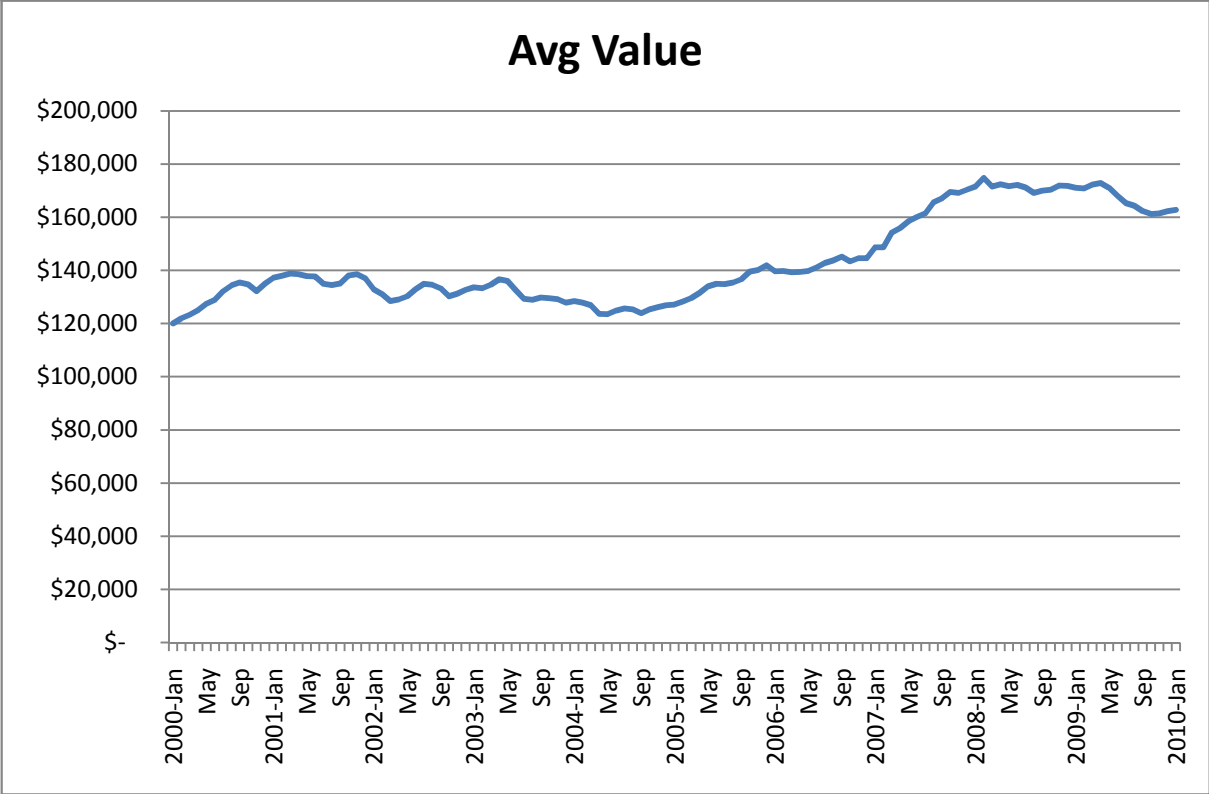

Austin Metro Area
1-4 Family Building Permits

Source: Real Estate Center at TAMU (<http://recenter.tamu.edu/data/bpm/sfm0640m.htm>)