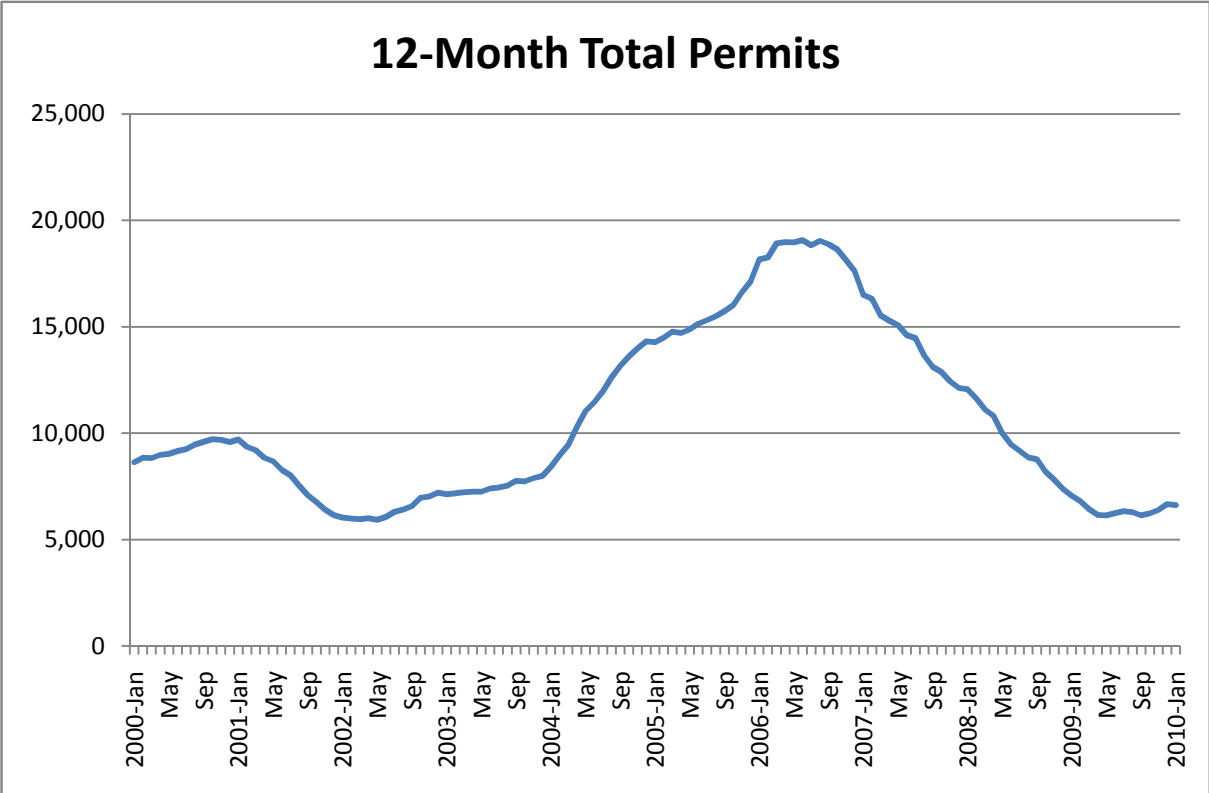

Austin Metro Area
1-4 Family Building Permits

Source: Real Estate Center at TAMU (<http://recenter.tamu.edu/data/bpm/sfm0640m.htm>)